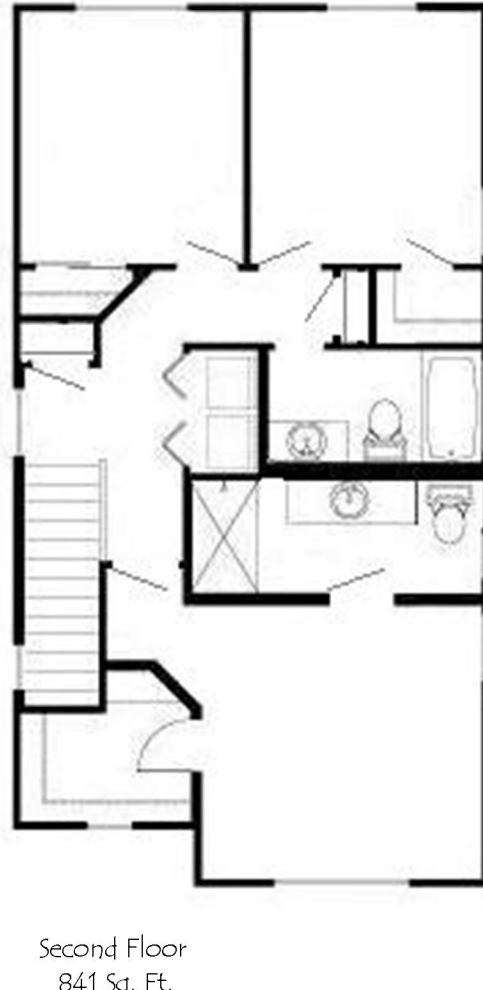

Approximate Room Sizes

First Floor

Living Room	12'-8" x 17'
Dining Room	10'-6" x 14'
Kitchen	10'-6" x 14'
Rear Porch	9'-6" x 7'-3"

Second Floor

Master BR	12'-8" x 12'-4"
Left Bedroom	10'-3" x 11'-4"
Right Bedroom	10'-3" x 11'-4"
<u>Other</u>	
Front Porch	9'-6" x 6'-6"
Garage	22' x 24'